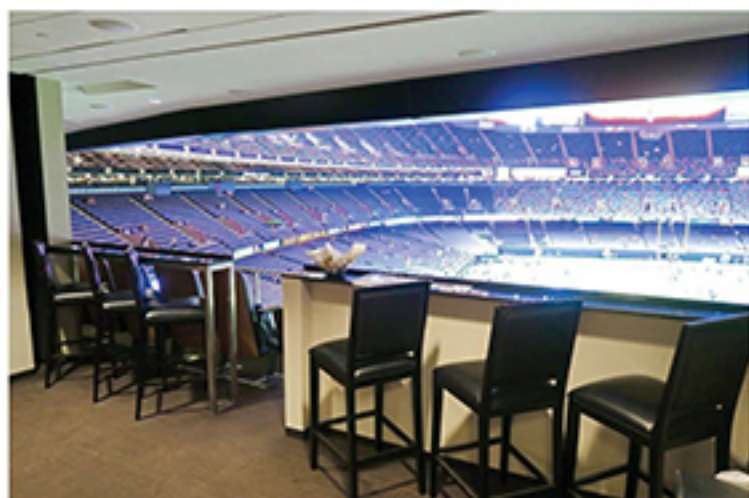

The **Grambling University Foundation** invites you to experience the 2017 Bayou Classic from a private luxury suite at the Mercedes-Benz Superdome. A luxury suite will provide the perfect setting for entertaining alumni, friends, family and clients. You and your guests can experience the natural game atmosphere of the Bayou Classic in a luxurious setting. Rent your suite today!

300 Level Luxury Suite Experience | \$6,500

This luxury suite is located on the lower suite level, known as the 300 level. The suite features first-class amenities that include: premium in-suite catering options, HDTV's, upscale furnishing, wet bar and comfortable seating. Suite rental includes 20 tickets.

400 Level Luxury Suite Experience | \$11,500

This luxury suite is located on the upper suite level, known as the 400 level. The suite features first-class amenities that include: premium in-suite catering options, HDTV's, upscale furnishing, wet bar and comfortable seating. Suite rental includes 40 tickets.

Individual Suite Experience | \$300

Individuals can have a *suite* experience on the upper suite level, known as the 400 level. The Individual Suite Experience includes: one (1) game ticket and first-class amenities such as premium in-suite catering, HDTV's, upscale furnishing and comfortable seating.